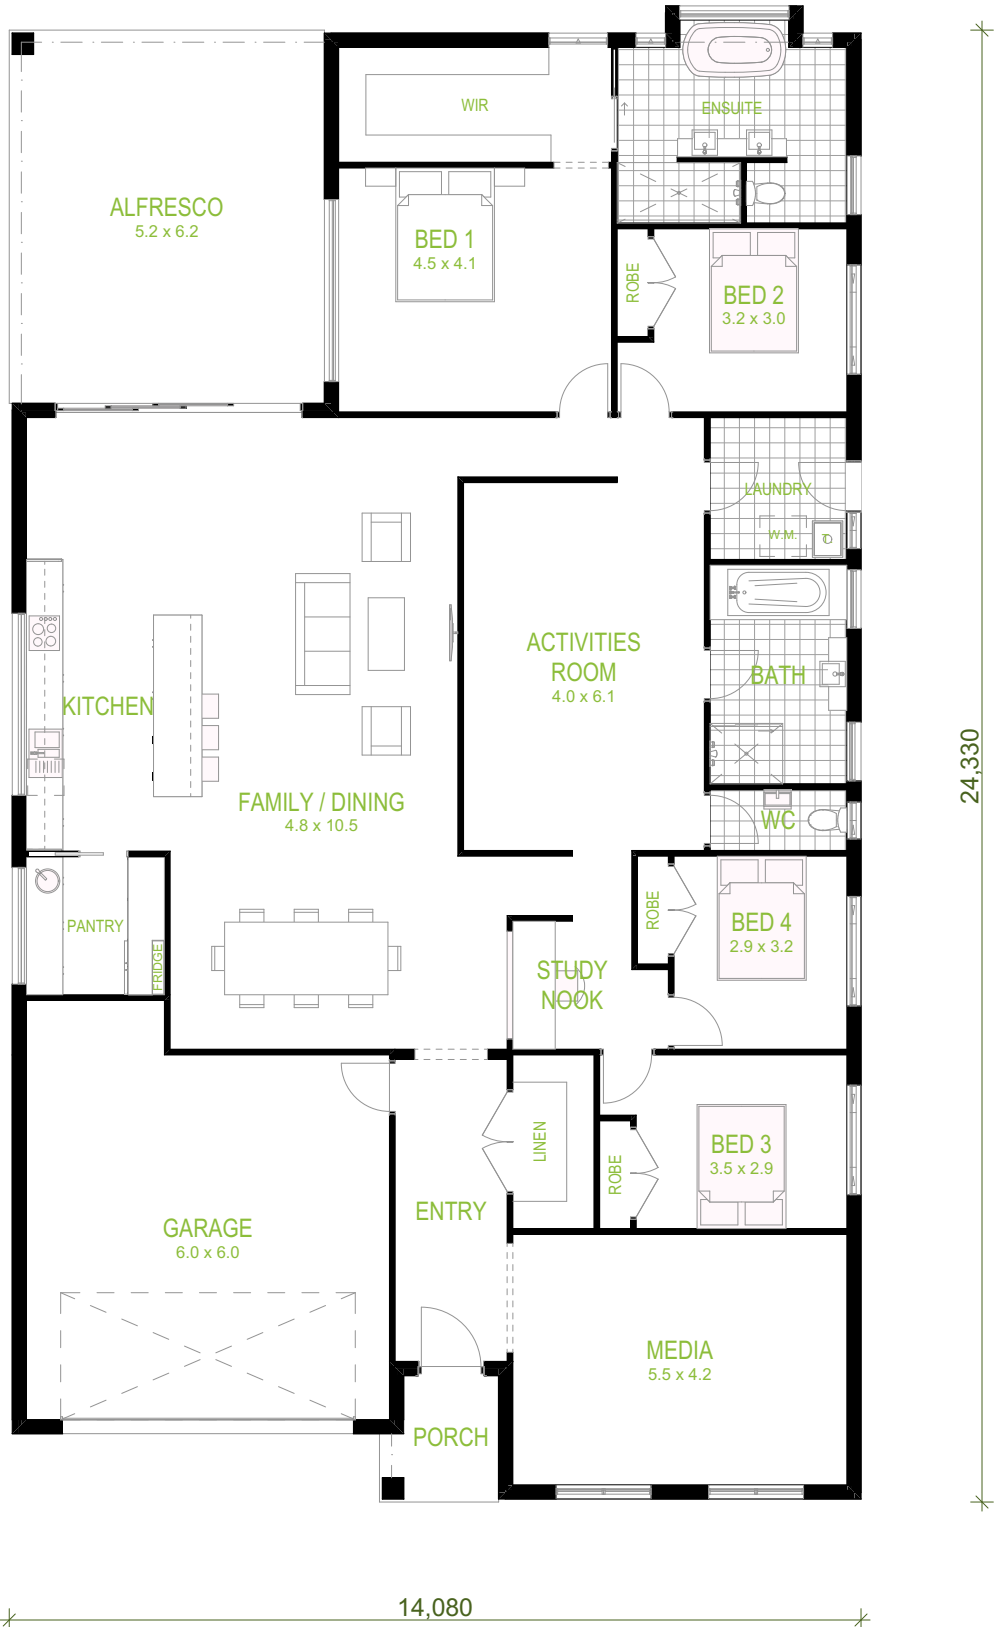

WHIPBIRD 36

335.07 m²
SCALE: NTS

This plan and details are property of Bartlett Homes Pty Ltd, All details may not be copied in whole or part without the express written permission from the Managing Director
ABN 91 147 056 031 BLN 232 638C