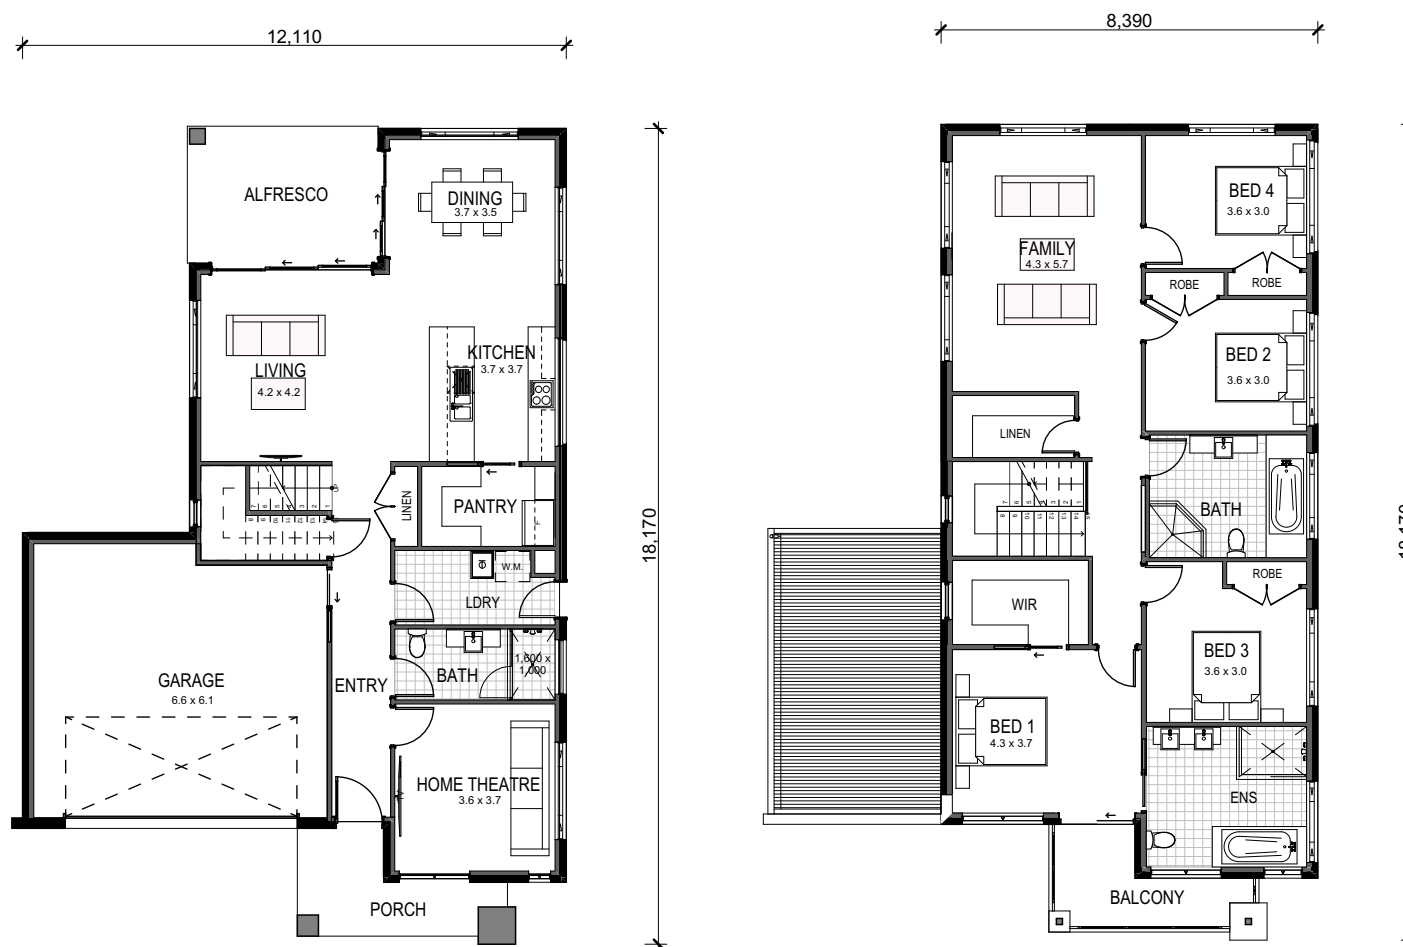

# KOOKABURRA 34 BROCHURE

**312.68 m<sup>2</sup>**  
**SCALE: NTS**

This plan and details are property of Bartlett Homes Pty Ltd, All details may not be copied in whole or part without the express written permission from the Managing Director  
ABN 91 147 056 031 BLN 232 638C