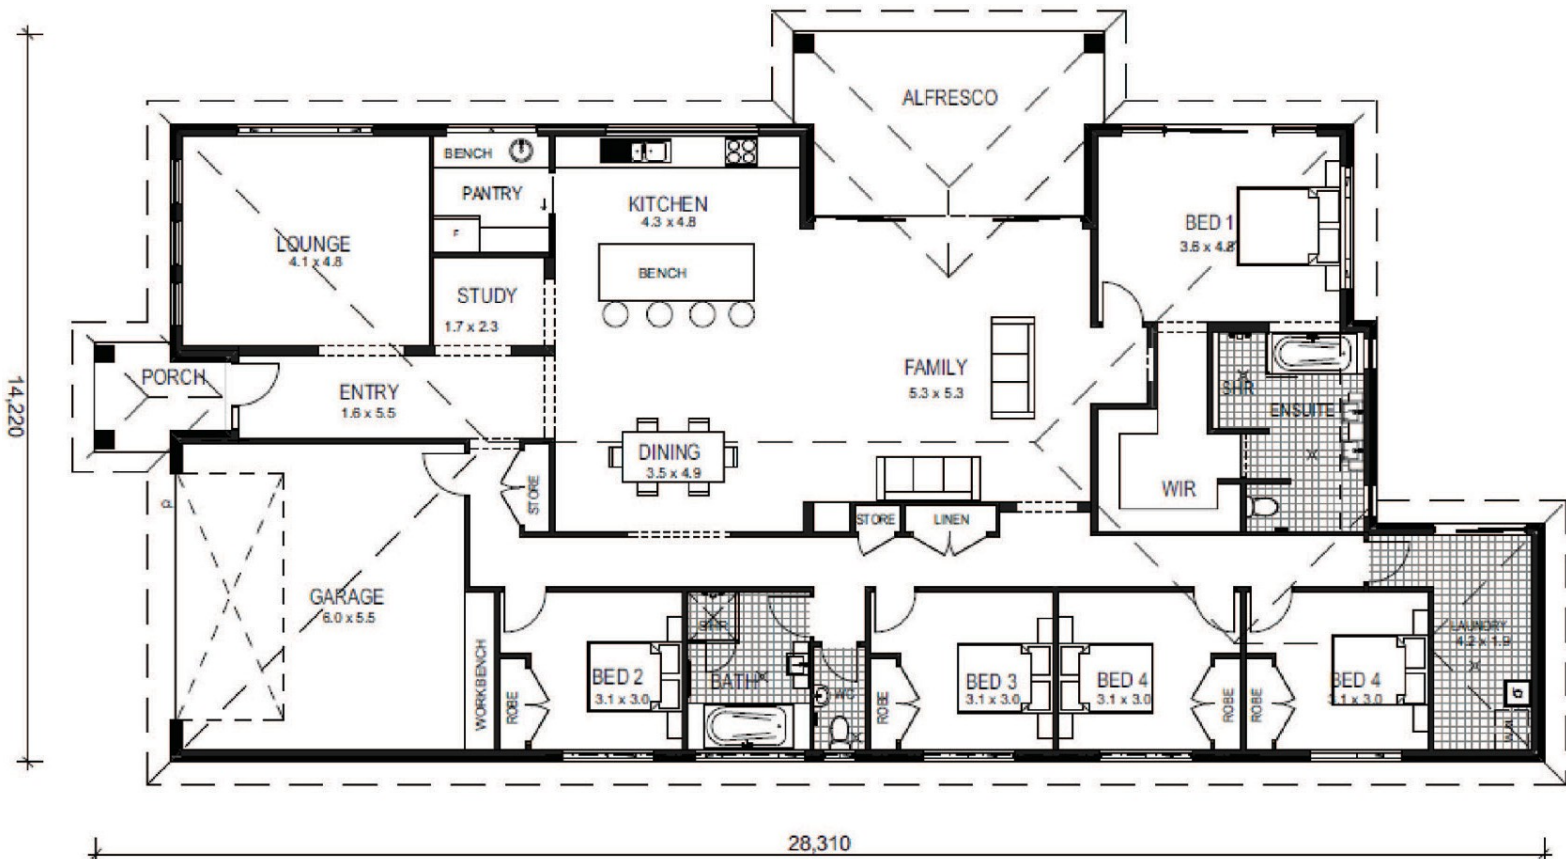

Bartlett HOMES

HOME PACKAGE

AVAILABLE ON YOUR OWN LAND

Or we can find the land for you

$446,600

SHEARWATER 34.5

Heron Facade
321.25m²

5

BEDROOM

2

BATHROOM

2

LIVING

2

GARAGE