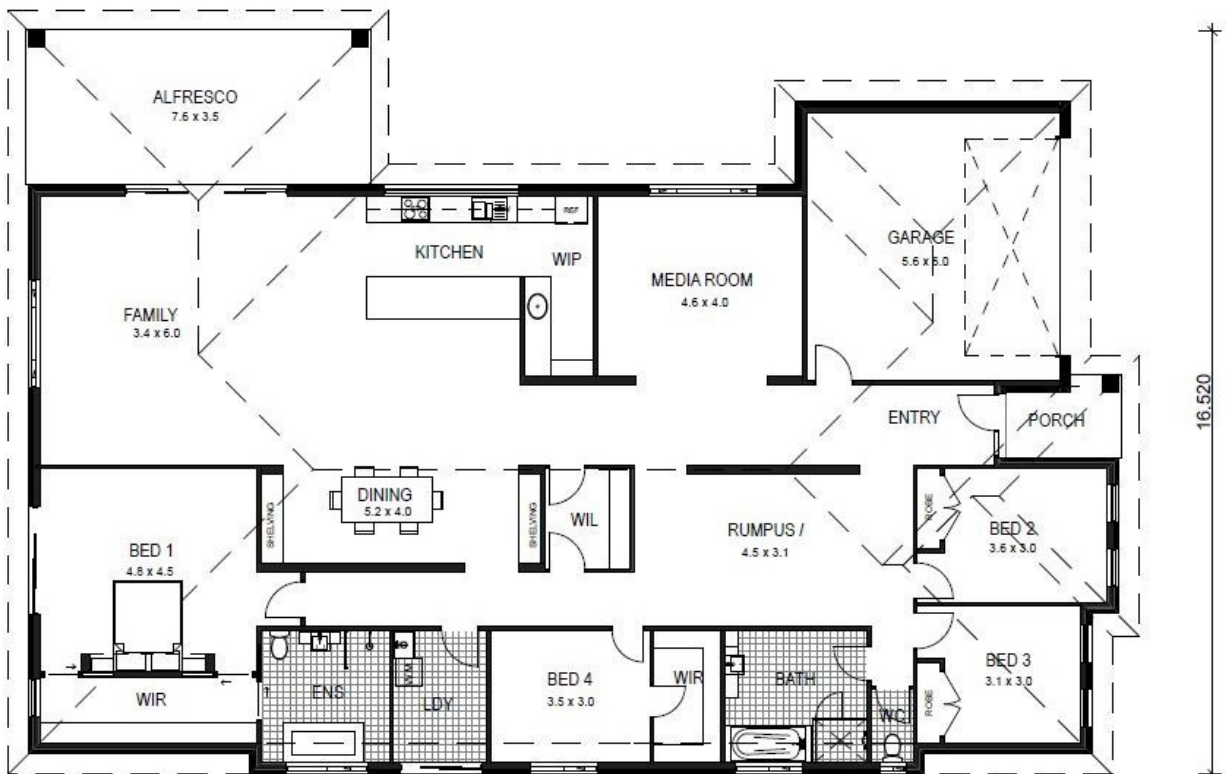

Bartlett HOMES

HOME PACKAGE

AVAILABLE ON YOUR OWN LAND

Or we can find the land for you

$502,112

CORELLA FAMILY

Heron Facade

343.93m²

4

BEDROOM

2

BATH

3

LIVIN

2

GARAG

24,230