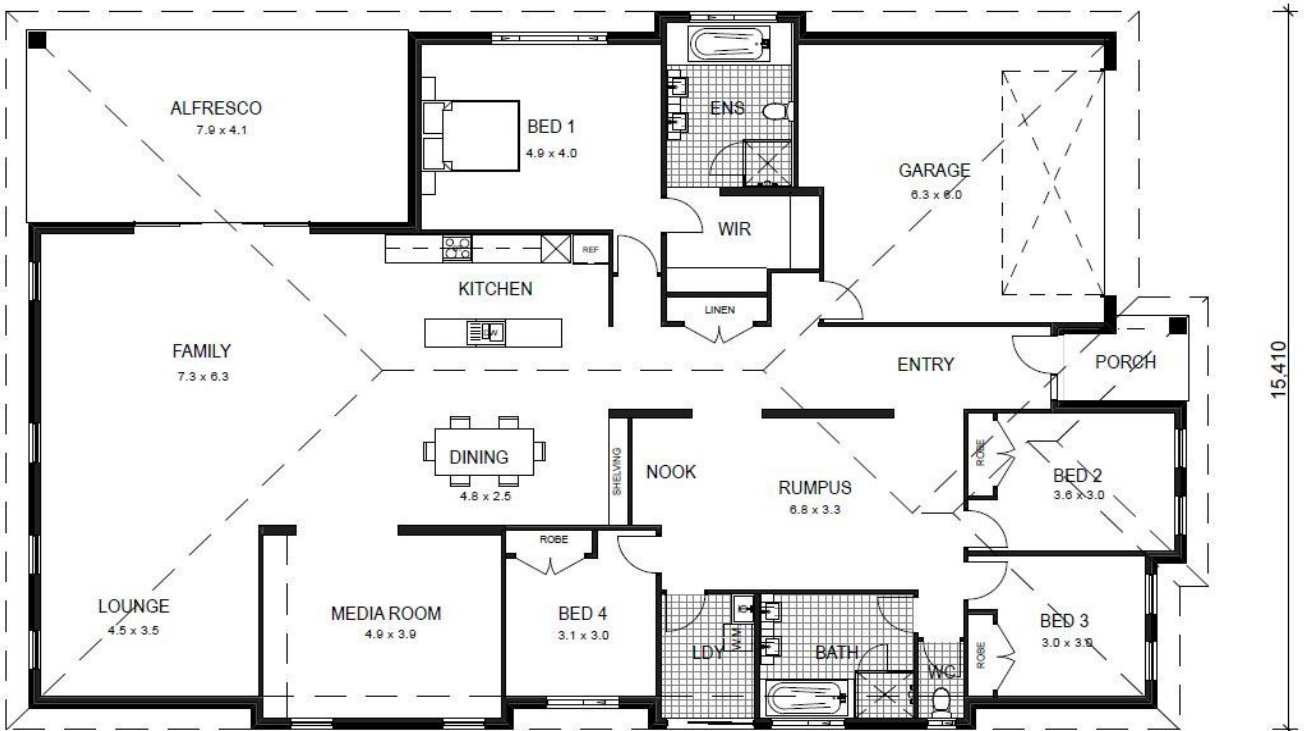

4

BEDROOM

2

BATH

3

LIVIN

2

GARAG

23.130

HOME PACKAGE

AVAILABLE ON YOUR OWN LAND

PACKAGE INCLUDES:

- Site Costs & BASIX based on 1 meter fall over building site
- Council application fees both DA & CC
- Truecore Steel Frame & Trusses
- Termimesh Pest Control
- Colorbond Roof with Anticon Blanket
- Flyscreens to all Windows
- Flydoors to All Sliding Doors
- Actron Ducted Air Conditioning
- 900mm Westinghouse Appliances-
Cooktop, Oven, 750 Rangehood, Microwave
- Stainless Steel Dishlex Dishwasher
- 20mm Caesarstone Benchtops to Kitchen with Waterfall Ends to Island
- Floor Coverings (Carpet & Tiles)
- Concrete Driveway
- Hume 1000mm Stained Entrance Door
- Alfresco with Concrete Slab
- Overhead Cupboards with Sheen Finish inc bulkhead over
- Automatic Sectional Panelift Colorbond Garage Door with 2 Remotes
- Personal Colour Consultation
- PGH Certified Brick Cleaning
- **Plus many more quality inclusions!**