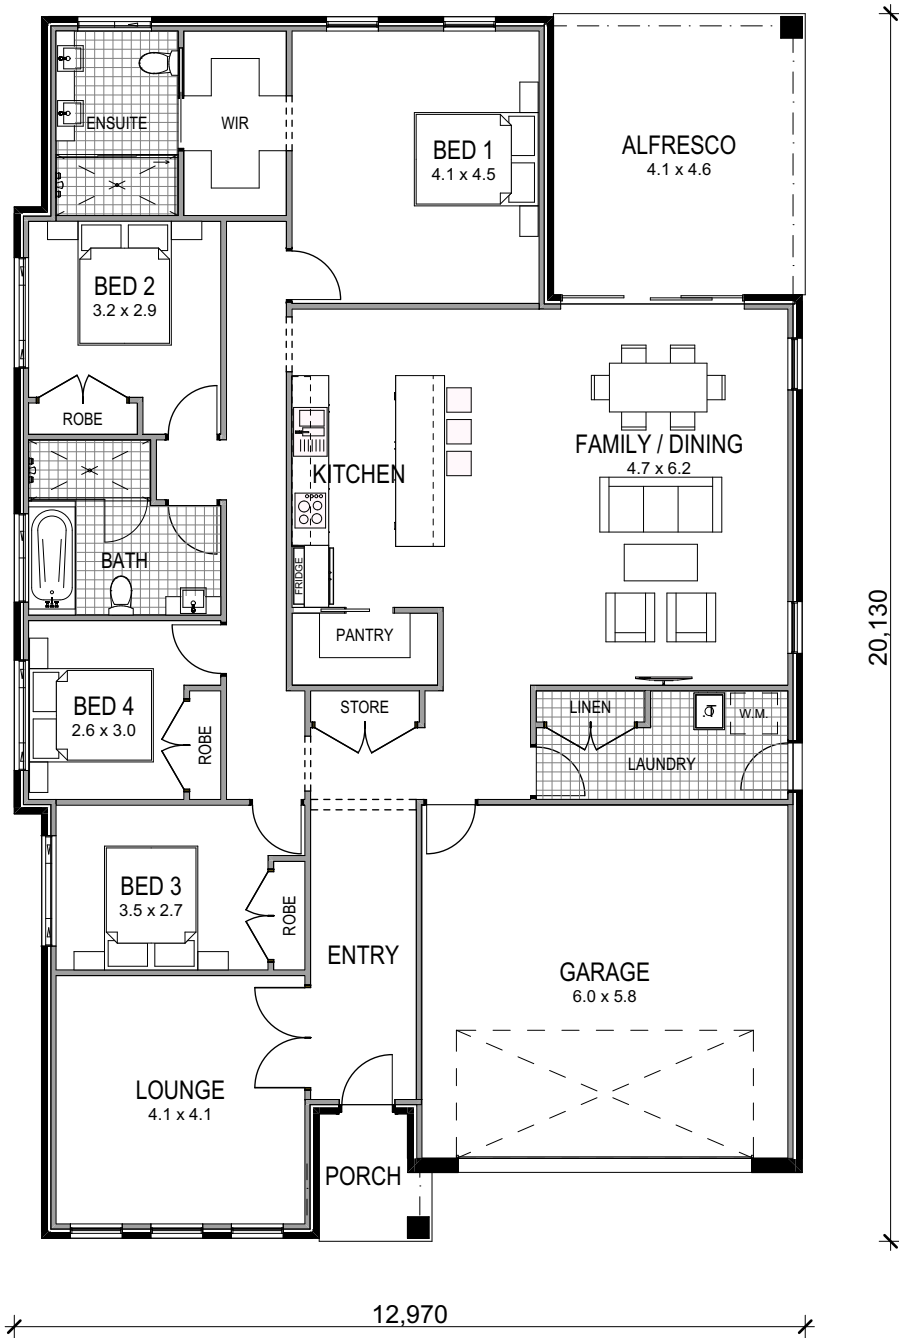

Wren 27 V1

248.22 m²
SCALE: NTS

This plan and details are property of Bartlett Homes Pty Ltd, All details may not be copied in whole or part without the express written permission from the Managing Director
ABN 91 147 056 031 BLN 232 638C