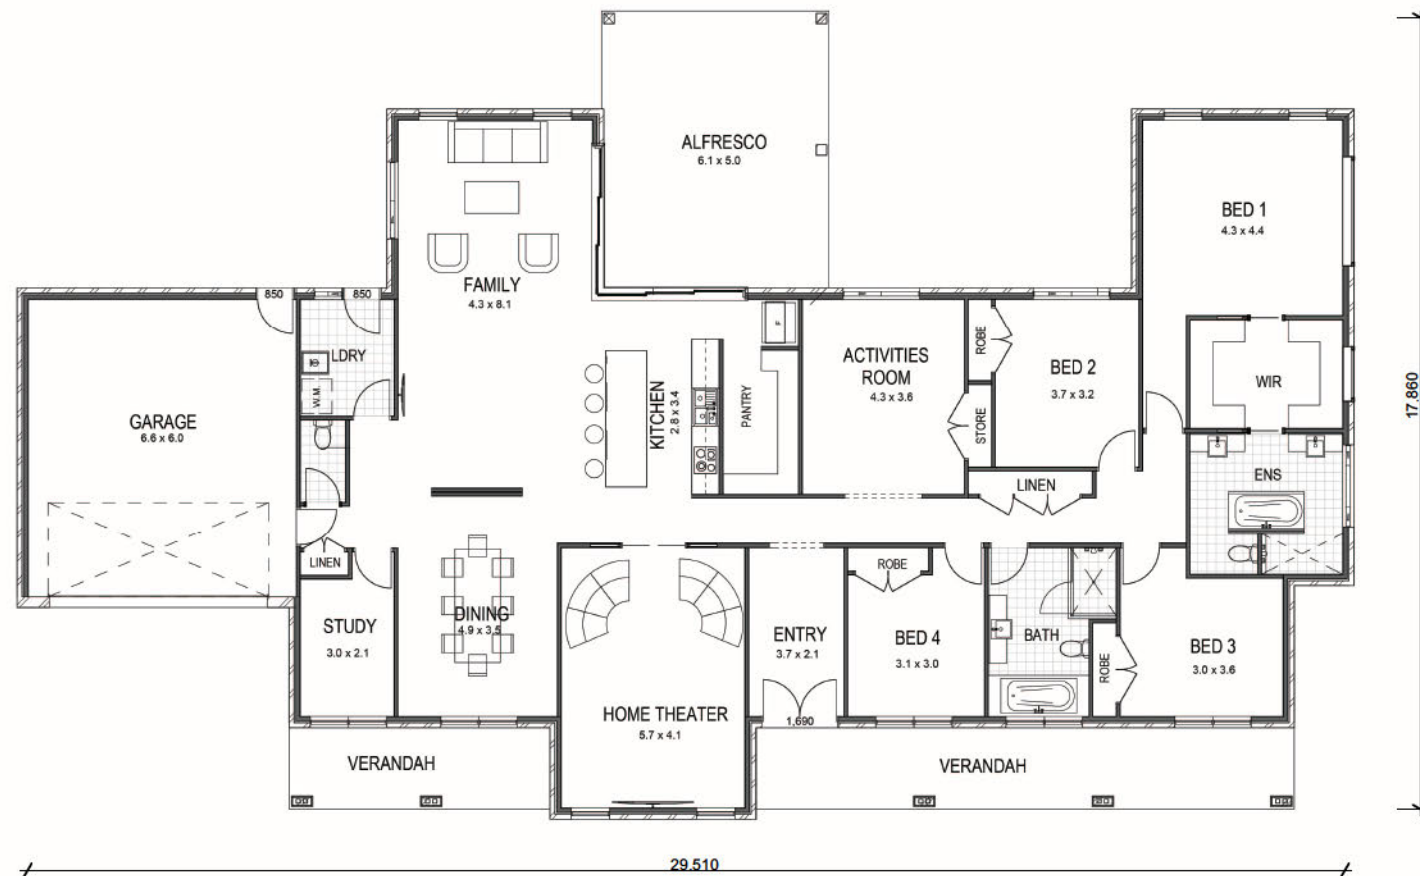

Whistler 41 - 4 Bedroom with Study

376.66m²

This plan and details are the property of Bartlett Homes Pty Ltd, All details may not be copied in whole or part without the express written permission from the Managing Director